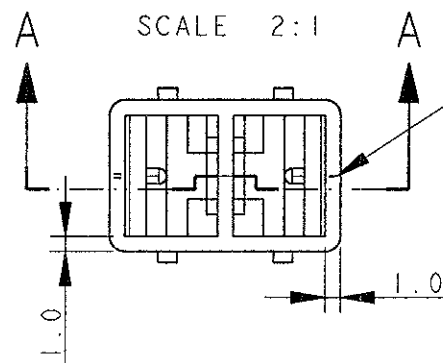

P	LTR	DESCRIPTION	DATE	DWN	APVD
		AG4 REVISED PER ECO-11-005140	01APR11	RK	HMR

SECTION A-A

TIPICA CAVITA' PER TERMINALE TE AMP  
FASTIN-FASTON SR. 6.35 mm  
(TYPICAL CAVITY FOR TE AMP  
FASTIN-FASTON .250" SR.)

SCALE 2:1

CIRCUIT IDENTIFICATION

SECTION B-B

NUMERO DI IMPRONTA STAMPO  
(MOULD CAVITY IDENTIFICATION NO.)

MARCHIO DI FABBRICA TE AMP  
(TE AMP TRADE MARK)

5	OBSOLETE	3	4	COLORE (COLOUR)	MATERIALE (MATERIAL)	NUMERO (P/N)	REV	
				NATURALE (NATURAL)	PA 6.6 (PA 6.6 UNFILLED)	<del>9-180923-0</del>	AG	
				NATURALE (NATURAL)	PA 6.6 UL 94 V-0 (PA 6.6 UNFILLED UL 94 V-0)	4-180923-0	AG	
				NATURALE (NATURAL)	PA 6.6 (PA 6.6 UNFILLED)	3-180923-0	AG	
				NATURALE (NATURAL)	ZYTEL E103 HSLC	2-180923-0	AG	
				ARANCIO (ORANGE)	PA 6.6 (PA 6.6 UNFILLED)	0-180923-9	AG	
				VIOLETTO (VIOLET)		0-180923-8	AG	
				NERO (BLACK)		0-180923-5	AG	
				GIALLO (YELLOW)		<del>0-180923-4</del>	AG	
				BLU (BLUE)		0-180923-3	AG	
				VERDE (GREEN)		0-180923-2	AG	
				ROSSO (RED)		0-180923-1	AG	
				NATURALE (NATURAL)		0-180923-0	AG	
				NOTE				

DIMENSIONS: mm		TOLERANCES UNLESS OTHERWISE SPECIFIED:		DWN H. YAALI 31 JUL 2002 CHK C. TARTARI APVD -		TE Connectivity	
MATERIAL SEE TABLE		FINISH SEE TABLE		PRODUCT SPEC 108-20020 APPLICATION SPEC -		NAME FASTIN-FASTON™ Connector, .250" srs. RECEPTACLE HOUSING 2 POSITIONS	
				WEIGHT 1.5 g		SIZE A3 CAGE CODE 00779 DRAWING NO. C-180923 RESTRICTED TO -	
CUSTOMER DRAWING				SCALE 2:1		SHEET 1 OF 1 REV AG4	