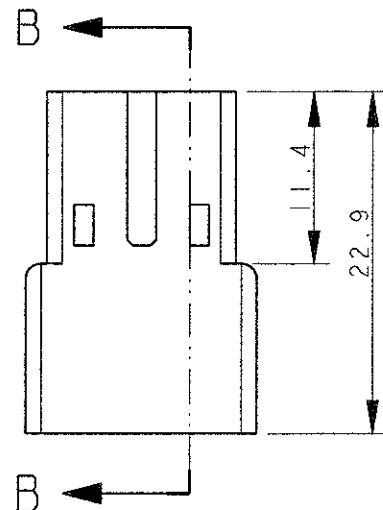

P	LTR	DESCRIPTION	DATE	DWN	APVD
		AG4 REVISED PER ECO-11-005140	01APR11	RK	HMR

SECTION A-A

TIPICA CAVITA' PER TERMINALE TE AMP  
FASTIN-FASTON SR. 6.35 mm  
(TYPICAL CAVITY FOR TE AMP  
FASTIN-FASTON .250" SR.)

SCALE 2:1

CIRCUIT IDENTIFICATION

SECTION B-B

NUMERO DI IMPRONTA STAMPO  
(MOULD CAVITY IDENTIFICATION NO.)

MARCHIO DI FABBRICA TE AMP  
(TE AMP TRADE MARK)

5	OBSOLETE	3	4	COLORE (COLOUR)	MATERIALE (MATERIAL)	NUMERO (P/N)	REV	
				NATURALE (NATURAL)	PA 6.6 (PA 6.6 UNFILLED)	<del>9-180923-0</del>	AG	
				NATURALE (NATURAL)	PA 6.6 UL 94 V-0 (PA 6.6 UNFILLED UL 94 V-0)	4-180923-0	AG	
				NATURALE (NATURAL)	PA 6.6 (PA 6.6 UNFILLED)	3-180923-0	AG	
				NATURALE (NATURAL)	ZYTEL E103 HSLC	2-180923-0	AG	
				ARANCIO (ORANGE)	PA 6.6 (PA 6.6 UNFILLED)	0-180923-9	AG	
				VIOLETTO (VIOLET)		0-180923-8	AG	
				NERO (BLACK)		0-180923-5	AG	
				GIALLO (YELLOW)		<del>0-180923-4</del>	AG	
				BLU (BLUE)		0-180923-3	AG	
				VERDE (GREEN)		0-180923-2	AG	
				ROSSO (RED)		0-180923-1	AG	
				NATURALE (NATURAL)		0-180923-0	AG	
				NOTE				

DIMENSIONS: mm		TOLERANCES UNLESS OTHERWISE SPECIFIED:		DWN H. YAALI 31 JUL 2002 CHK C. TARTARI APVD -		TE Connectivity	
MATERIAL SEE TABLE		FINISH SEE TABLE		PRODUCT SPEC 108-20020 APPLICATION SPEC -		NAME FASTIN-FASTON™ Connector, .250" srs. RECEPTACLE HOUSING 2 POSITIONS	
				WEIGHT 1.5 g		SIZE A3 CAGE CODE 00779 DRAWING NO. C-180923 RESTRICTED TO -	
CUSTOMER DRAWING				SCALE 2:1		SHEET 1 OF 1 REV AG4	