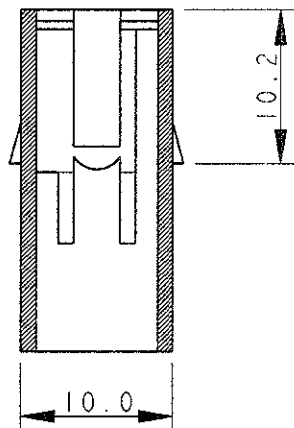

P	LTR	DESCRIPTION	DATE	DWN	APVD
		AG4 REVISED PER ECO-11-005140	01APR11	RK	HMR

SECTION A-A

TIPICA CAVITA' PER TERMINALE TE AMP  
FASTIN-FASTON SR. 6.35 mm  
(TYPICAL CAVITY FOR TE AMP  
FASTIN-FASTON .250" SR.)

SCALE 2:1

CIRCUIT IDENTIFICATION

SECTION B-B

NUMERO DI IMPRONTA STAMPO  
(MOULD CAVITY IDENTIFICATION NO.)

MARCHIO DI FABBRICA TE AMP  
(TE AMP TRADE MARK)

5	OBSOLETE	3	4	COLORE (COLOUR)	MATERIALE (MATERIAL)	NUMERO (P/N)	REV	
				NATURALE (NATURAL)	PA 6.6 (PA 6.6 UNFILLED)	<del>9-180923-0</del>	AG	
				NATURALE (NATURAL)	PA 6.6 UL 94 V-0 (PA 6.6 UNFILLED UL 94 V-0)	4-180923-0	AG	
				NATURALE (NATURAL)	PA 6.6 (PA 6.6 UNFILLED)	3-180923-0	AG	
				NATURALE (NATURAL)	ZYTEL E103 HSLC	2-180923-0	AG	
				ARANCIO (ORANGE)	PA 6.6 (PA 6.6 UNFILLED)	0-180923-9	AG	
				VIOLETTO (VIOLET)		0-180923-8	AG	
				NERO (BLACK)		0-180923-5	AG	
				GIALLO (YELLOW)		<del>0-180923-4</del>	AG	
				BLU (BLUE)		0-180923-3	AG	
				VERDE (GREEN)		0-180923-2	AG	
				ROSSO (RED)		0-180923-1	AG	
				NATURALE (NATURAL)		0-180923-0	AG	
				NOTE				

DIMENSIONS: mm		TOLERANCES UNLESS OTHERWISE SPECIFIED:		DWN H. YAALI 31 JUL 2002 CHK C. TARTARI APVD -		TE Connectivity	
MATERIAL SEE TABLE		FINISH SEE TABLE		PRODUCT SPEC 108-20020 APPLICATION SPEC -		NAME FASTIN-FASTON™ Connector, .250" srs. RECEPTACLE HOUSING 2 POSITIONS	
				WEIGHT 1.5 g		SIZE A3 CAGE CODE 00779 DRAWING NO. C-180923 RESTRICTED TO -	
CUSTOMER DRAWING				SCALE 2:1		SHEET 1 OF 1 REV AG4	