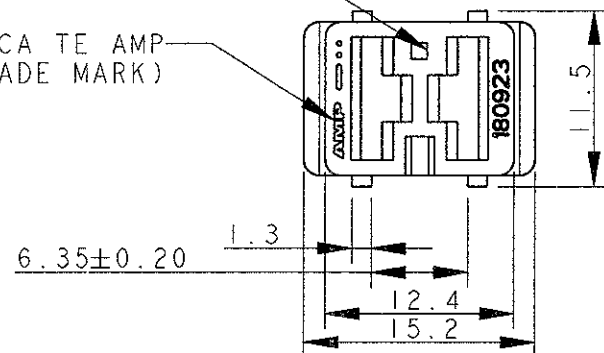

SCALE 2:1

CIRCUIT IDENTIFICATION

SECTION B-B

NUMERO DI IMPRONTA STAMPO  
(MOULD CAVITY IDENTIFICATION NO.)

MARCHIO DI FABBRICA TE AMP  
(TE AMP TRADE MARK)

5	OBSOLETE	3	4	COLORE (COLOUR)	MATERIALE (MATERIAL)	NUMERO (P/N)	REV	
				NATURALE (NATURAL)	PA 6.6 (PA 6.6 UNFILLED)	<del>9-180923-0</del>	AG	
				NATURALE (NATURAL)	PA 6.6 UL 94 V-0 (PA 6.6 UNFILLED UL 94 V-0)	4-180923-0	AG	
				NATURALE (NATURAL)	PA 6.6 (PA 6.6 UNFILLED)	3-180923-0	AG	
				NATURALE (NATURAL)	ZYTEL E103 HSLC	2-180923-0	AG	
				ARANCIO (ORANGE)	PA 6.6 (PA 6.6 UNFILLED)	0-180923-9	AG	
				VIOLETTO (VIOLET)		0-180923-8	AG	
				NERO (BLACK)		0-180923-5	AG	
				GIALLO (YELLOW)		<del>0-180923-4</del>	AG	
				BLU (BLUE)		0-180923-3	AG	
				VERDE (GREEN)		0-180923-2	AG	
				ROSSO (RED)		0-180923-1	AG	
				NATURALE (NATURAL)		0-180923-0	AG	
				NOTE				

DIMENSIONS: mm		TOLERANCES UNLESS OTHERWISE SPECIFIED:		DWN H. YAALI 31 JUL 2002 CHK C. TARTARI APVD -		TE Connectivity	
MATERIAL SEE TABLE		FINISH SEE TABLE		PRODUCT SPEC 108-20020 APPLICATION SPEC -		NAME FASTIN-FASTON™ Connector, .250" srs. RECEPTACLE HOUSING 2 POSITIONS	
				WEIGHT 1.5 g		SIZE A3 CAGE CODE 00779 DRAWING NO. C-180923 RESTRICTED TO -	
CUSTOMER DRAWING				SCALE 2:1		SHEET 1 OF 1 REV AG4	